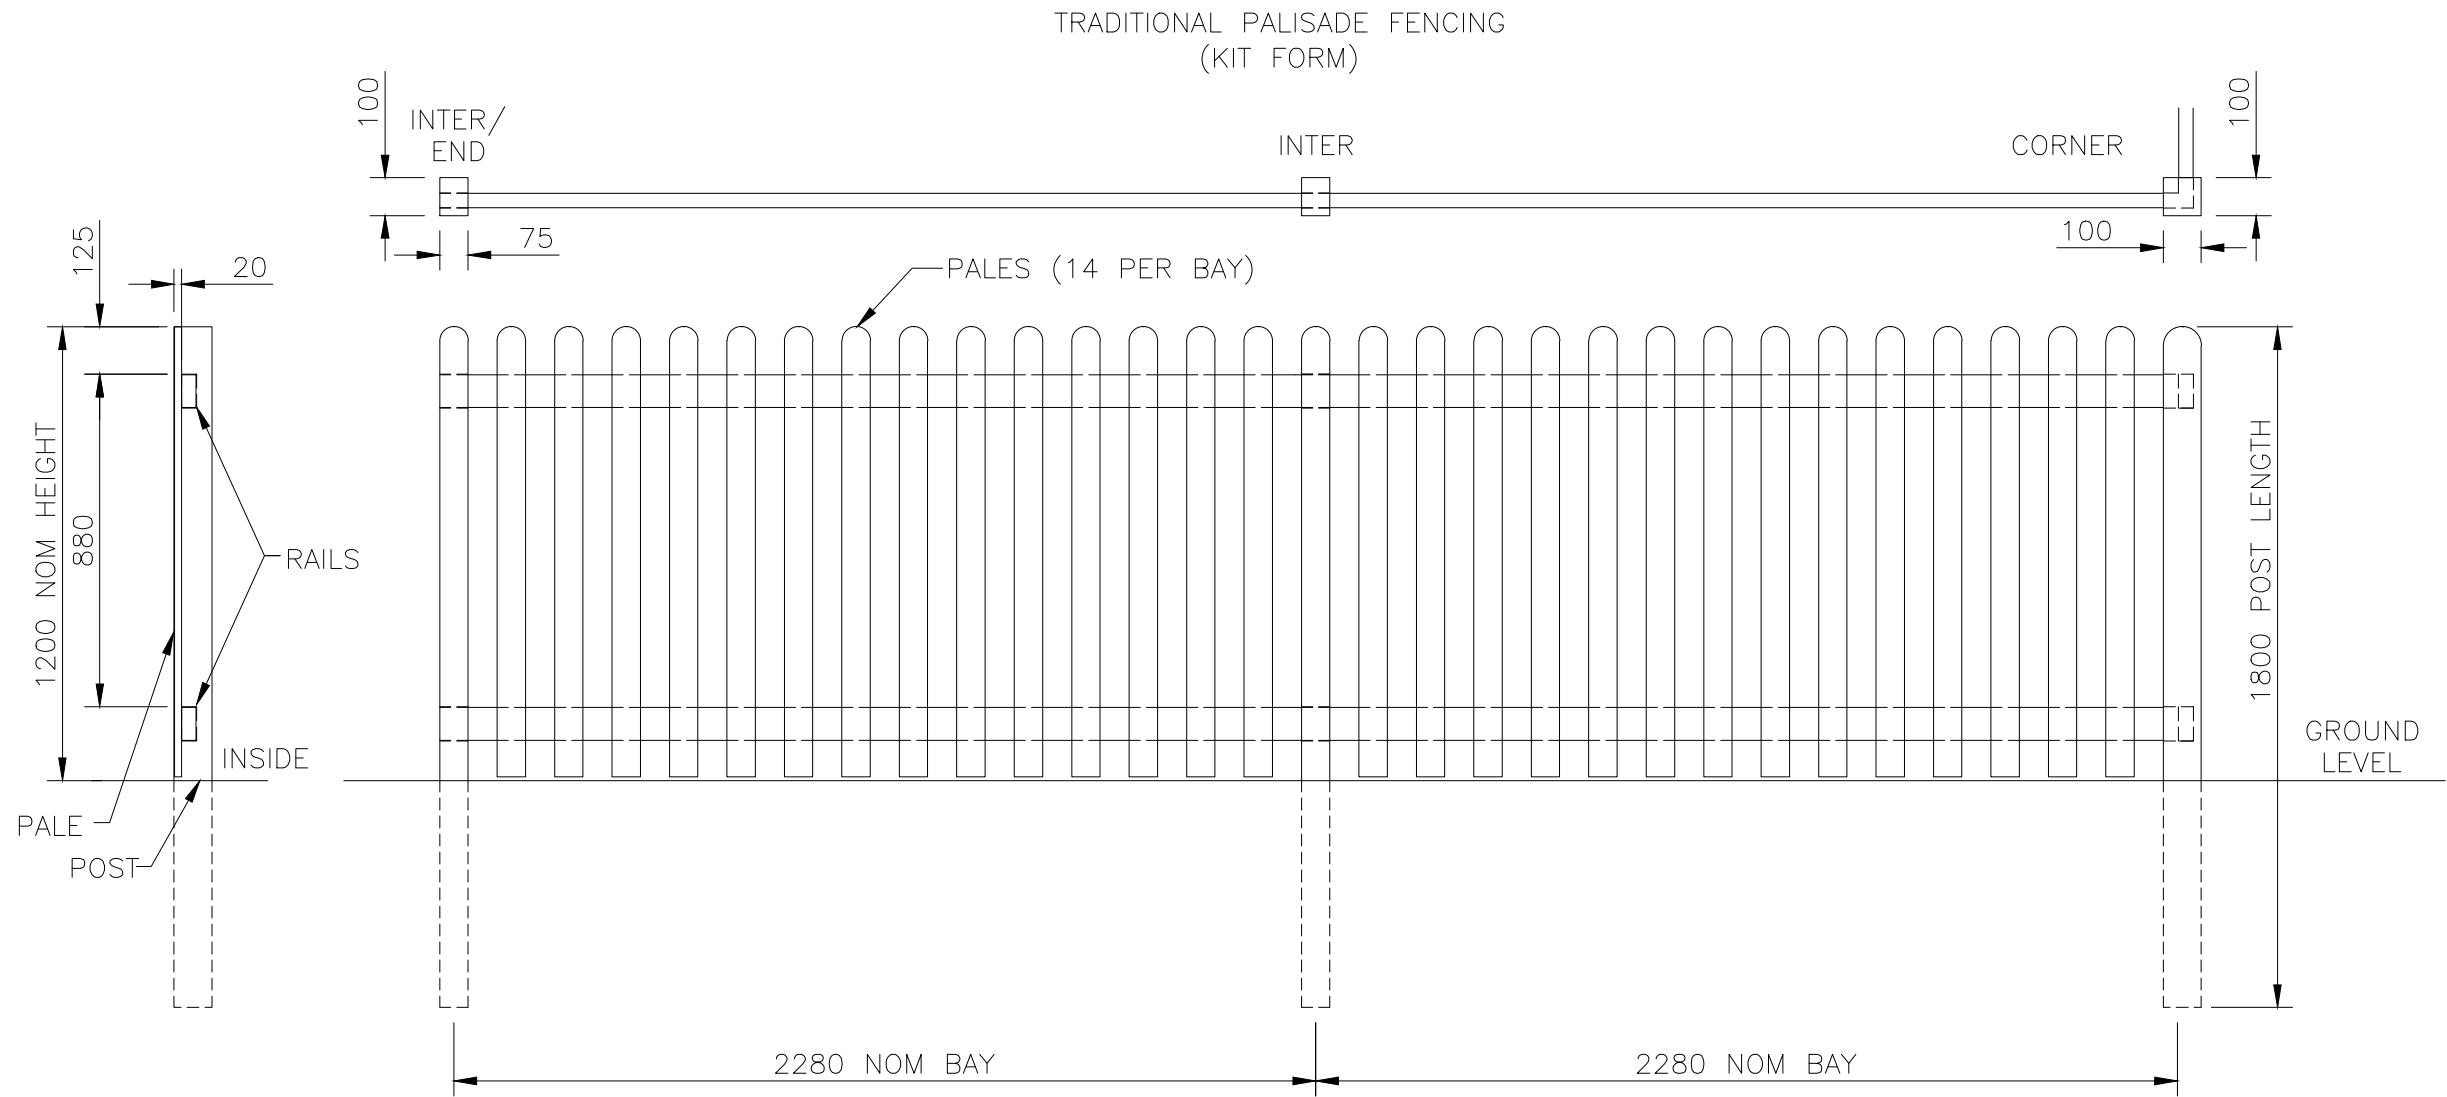

DO NOT SCALE – IF IN DOUBT ASK

**Jacksons
Fencing**

Stowting Common, Near Ashford,
Kent. TN25 6BN
Telephone: 01233 750393
Fax: 01233 750403
www.jacksons-fencing.co.uk
www.jacksons-security.co.uk

This Drawing Is The Property Of H.S. Jackson & Son (Fencing) Ltd, And May Not Be Copied Or Reproduced In Any Way Without Prior Written Permission.

29/03/16 Original Issue

Drawn	LA
Date	23/03/16
Checked	
Size	Scale 1:20 A3 U.O.S

TITLE	TRADITIONAL PALISADE FENCING NOM 1.2mH ROUND TOP—SALES DRAWING
CUSTOMER	
ACK No.	
Drawing No.	J7/01280 Sheet 2