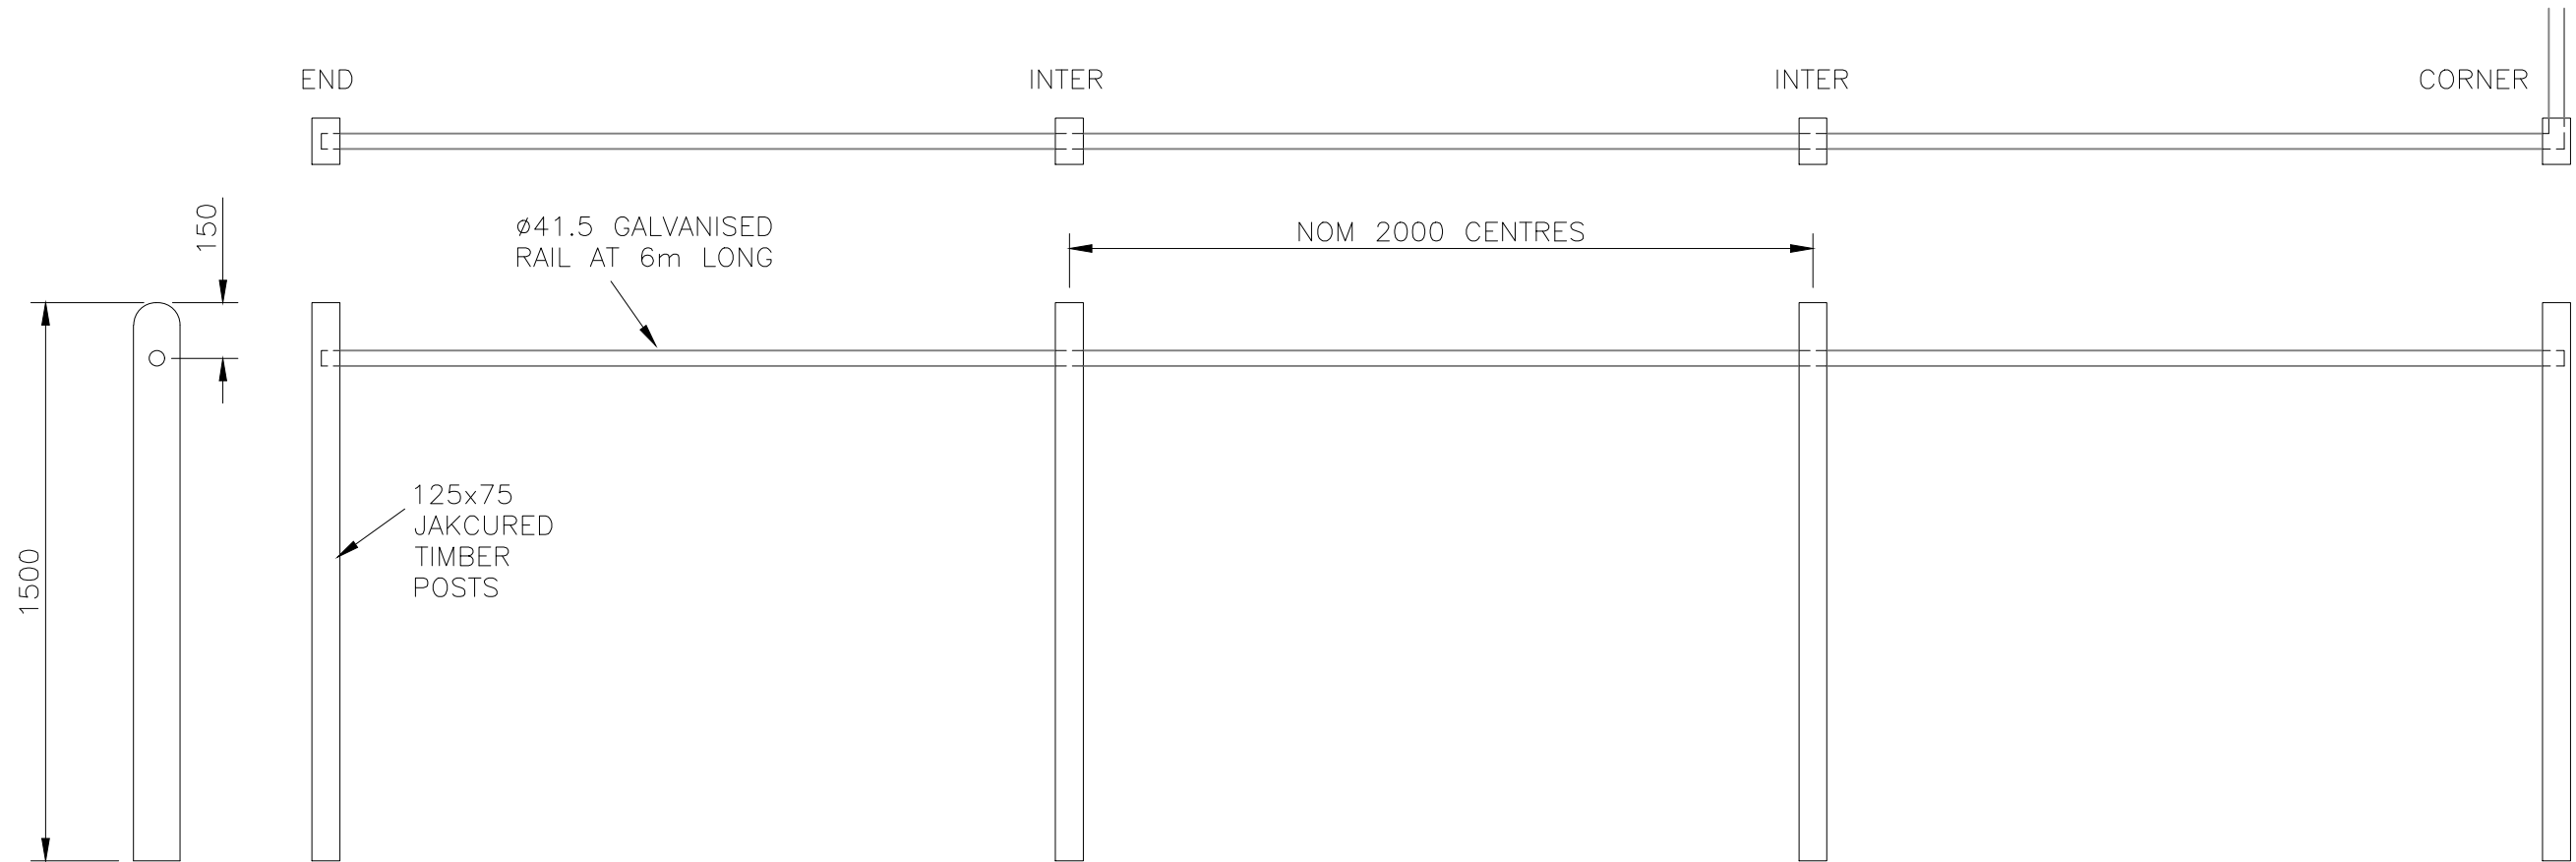

DO NOT SCALE – IF IN DOUBT ASK

**Jacksons
Fencing**

Stowting Common, Near Ashford,
Kent. TN25 6BN
Telephone: 01233 750393
Fax: 01233 750403
www.jacksons-fencing.co.uk
www.jacksons-security.co.uk

This Drawing Is The Property Of H.S. Jackson & Son (Fencing) Ltd, And May Not Be Copied Or Reproduced In Any Way Without Prior Written Permission.

04/07/16 Original Issue

Drawn	LA
Date	04/07/16
Checked	
Size	Scale
A3	1:20 U.O.S

TITLE
SILVER RAIL FENCING
– SALES DRAWING

CUSTOMER
ACK No.

Drawing No.
J7/01293
Sheet 2