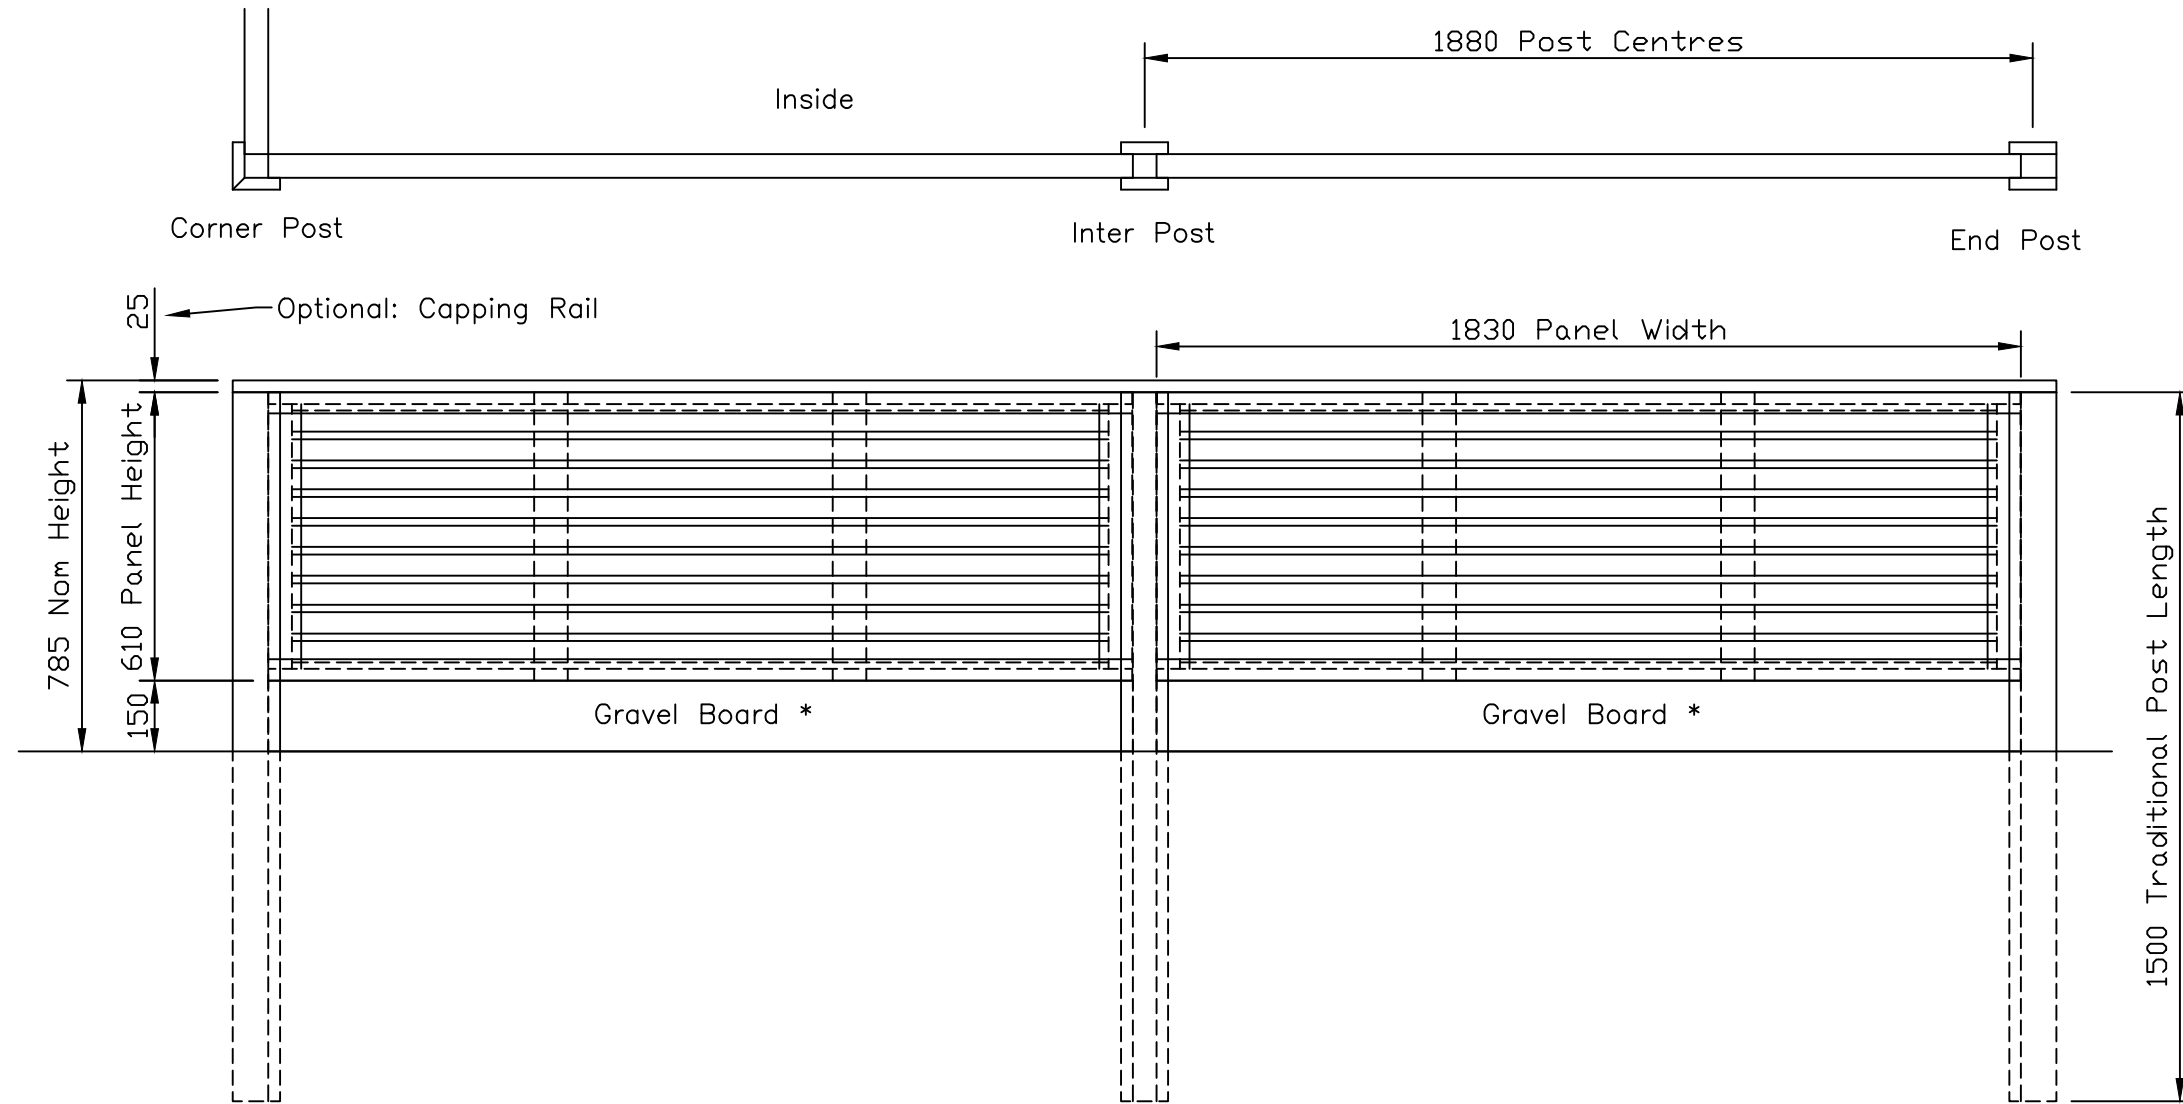

* TO MEET THE CONDITIONS OF THE 25-YEAR JAKCURE GUARANTEE, GRAVEL BOARDS ARE REQUIRED WHERE PANELS ARE IN CONTACT WITH THE GROUND

Venetian Fencing with Slotted Posts
Viewed from Outside

NOTES.

ALL DIMENSIONS ARE IN mm (UNO)

DO NOT SCALE – IF IN DOUBT ASK

① 12/03/18 Guarantee note added
② 31/08/2016 ORIGINAL ISSUE

Drawn WB	
Date	31/08/2016
Checked	
Size	Scale 1:16 U.O.S
A3	

TITLE	Venetian Panels 0.61m High Sales Drawing
-------	---