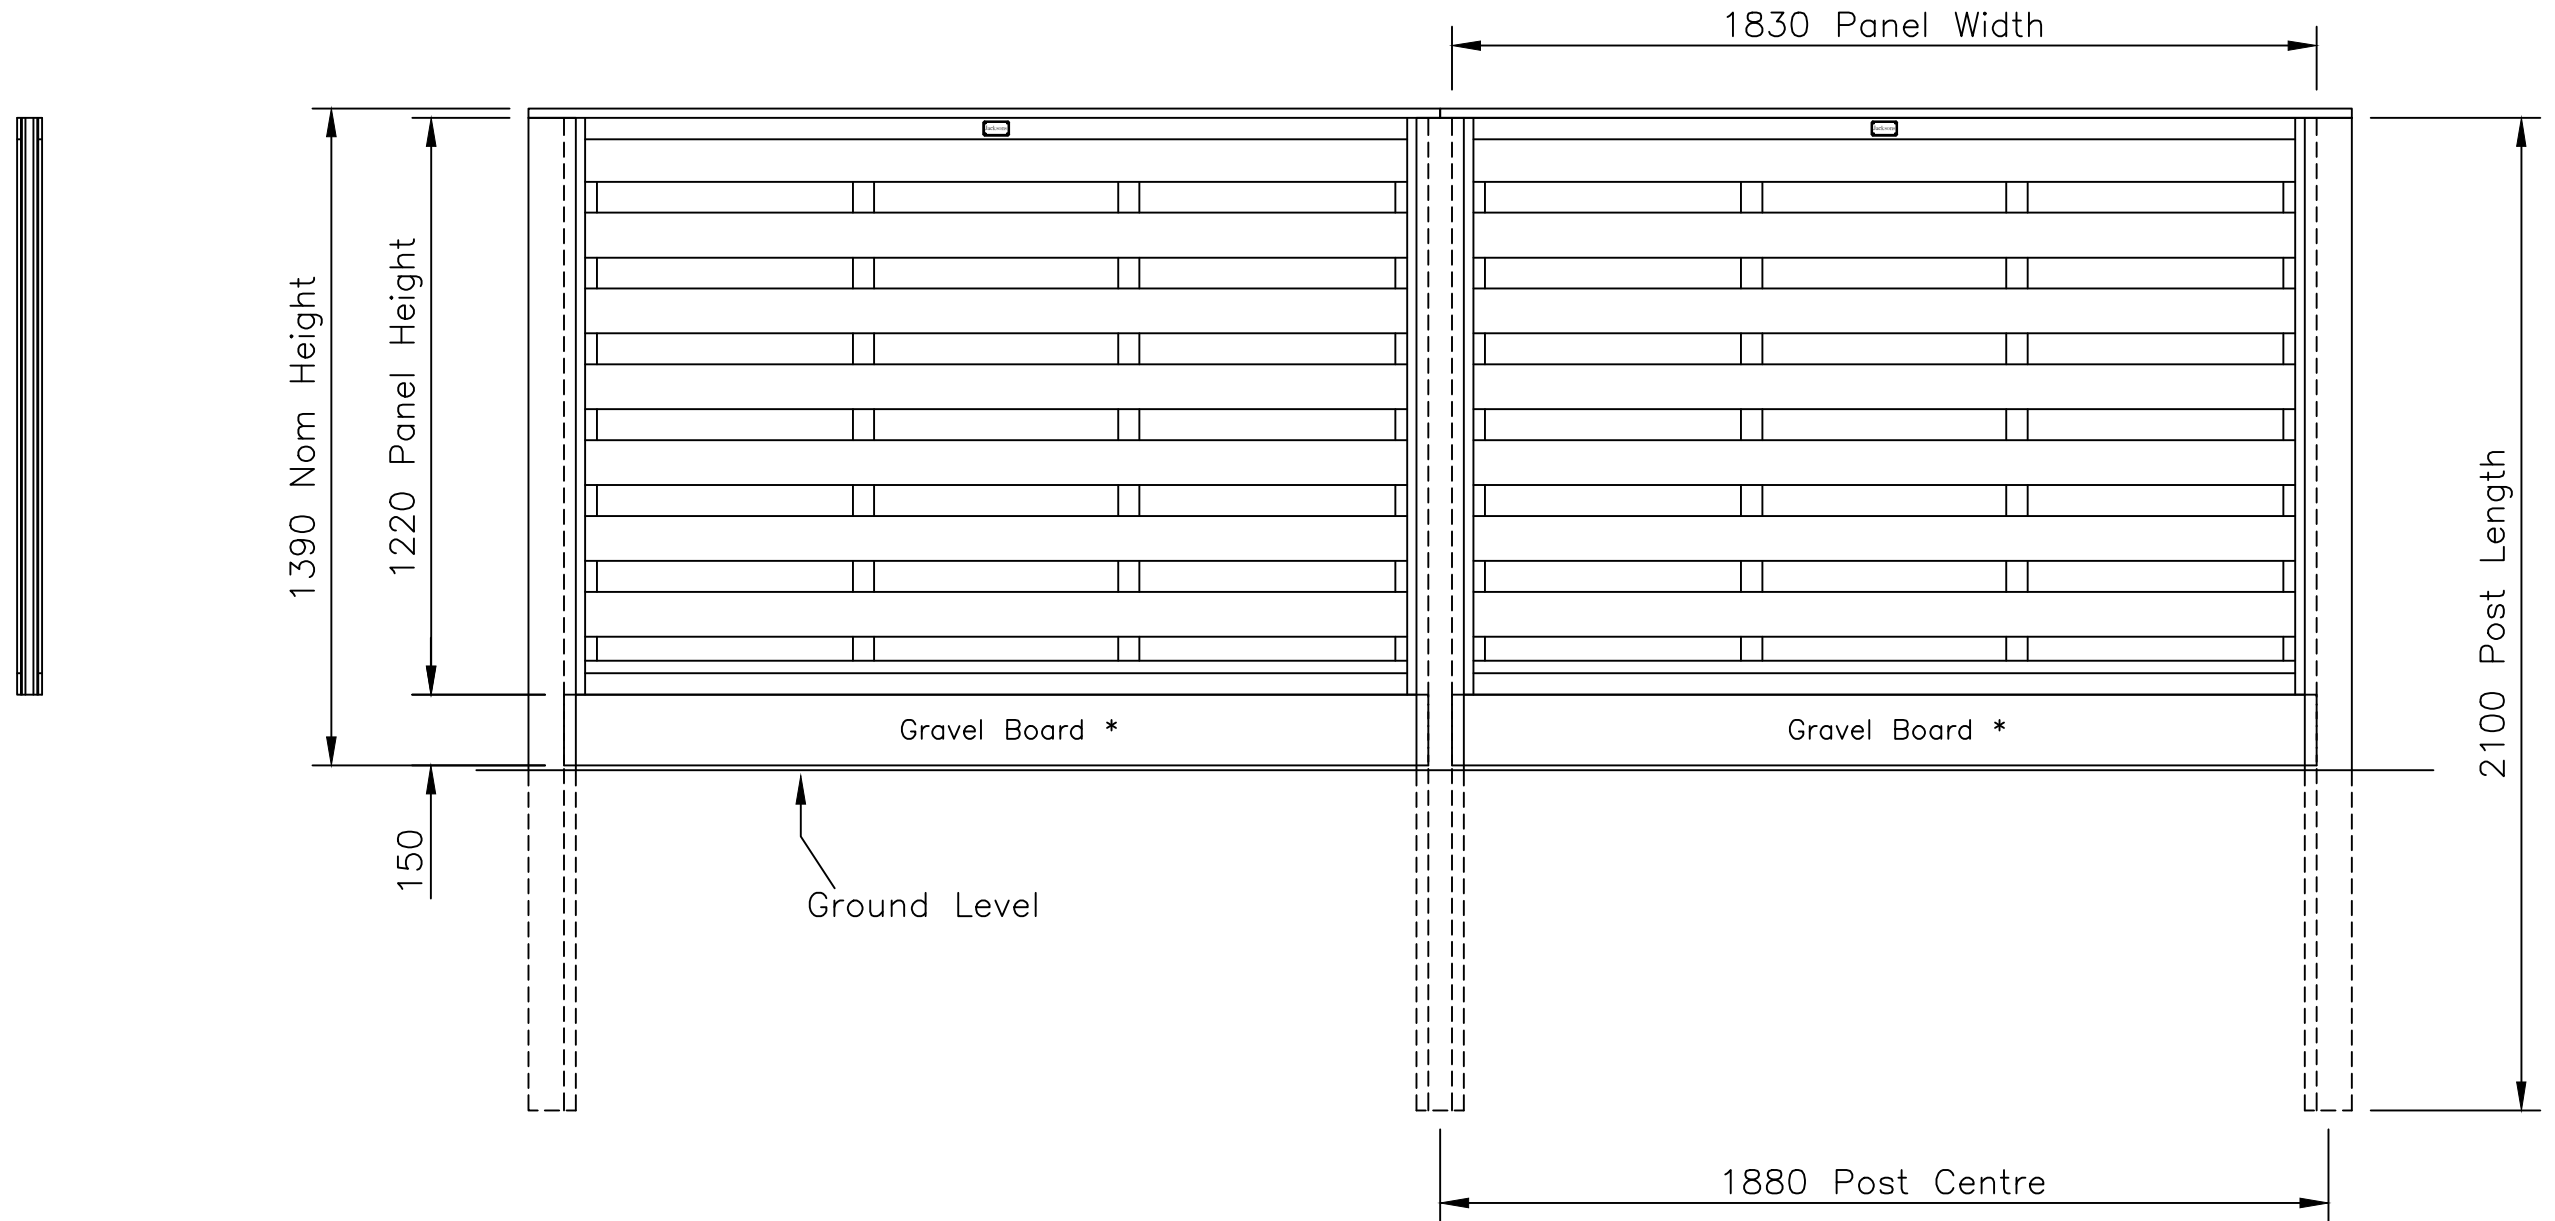

DO NOT SCALE – IF IN DOUBT ASK

* TO MEET THE CONDITIONS OF THE 25-YEAR JAKCURE GUARANTEE, GRAVEL BOARDS ARE REQUIRED WHERE PANELS ARE IN CONTACT WITH THE GROUND

Side view. Post omitted for clarity

Jacksons Fencing

Drawn	Di	Day
Date	15/09/06	
Checked		
Size	Scale	1:16
A3		U.O.S

TITLE 1220 mm H Hit & Miss Timber Fence
Sales Drawing (Horizontal Panels)

CUSTOMER
ACK No.

Drawing No.
06 J7/01042
6 of 8

This Drawing Is The Property Of H.S. Jackson & Son (Fencing) Ltd, And May Not Be Copied Or Reproduced In Any Way Without Prior Written Permission.