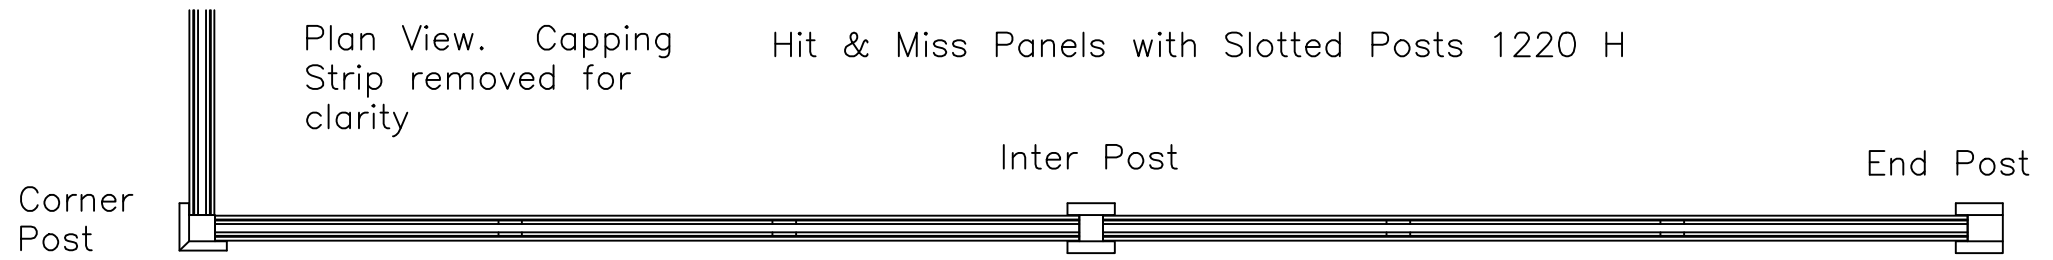

DO NOT SCALE – IF IN DOUBT ASK

* TO MEET THE CONDITIONS OF THE 25-YEAR JAKCURE GUARANTEE, GRAVEL BOARDS ARE REQUIRED WHERE PANELS ARE IN CONTACT WITH THE GROUND

Side view. Post omitted for clarity

Jacksons Fencing

Drawn	Di	Day
Date	15/09/06	
Checked		
Size	Scale	1:16
A3		U.O.S

TITLE 1220 mm H Hit & Miss Timber Fence
Sales Drawing (Horizontal Panels)

CUSTOMER
ACK No.

Drawing No.
06 J7/01042
6 of 8

This Drawing Is The Property Of H.S. Jackson & Son (Fencing) Ltd, And May Not Be Copied Or Reproduced In Any Way Without Prior Written Permission.