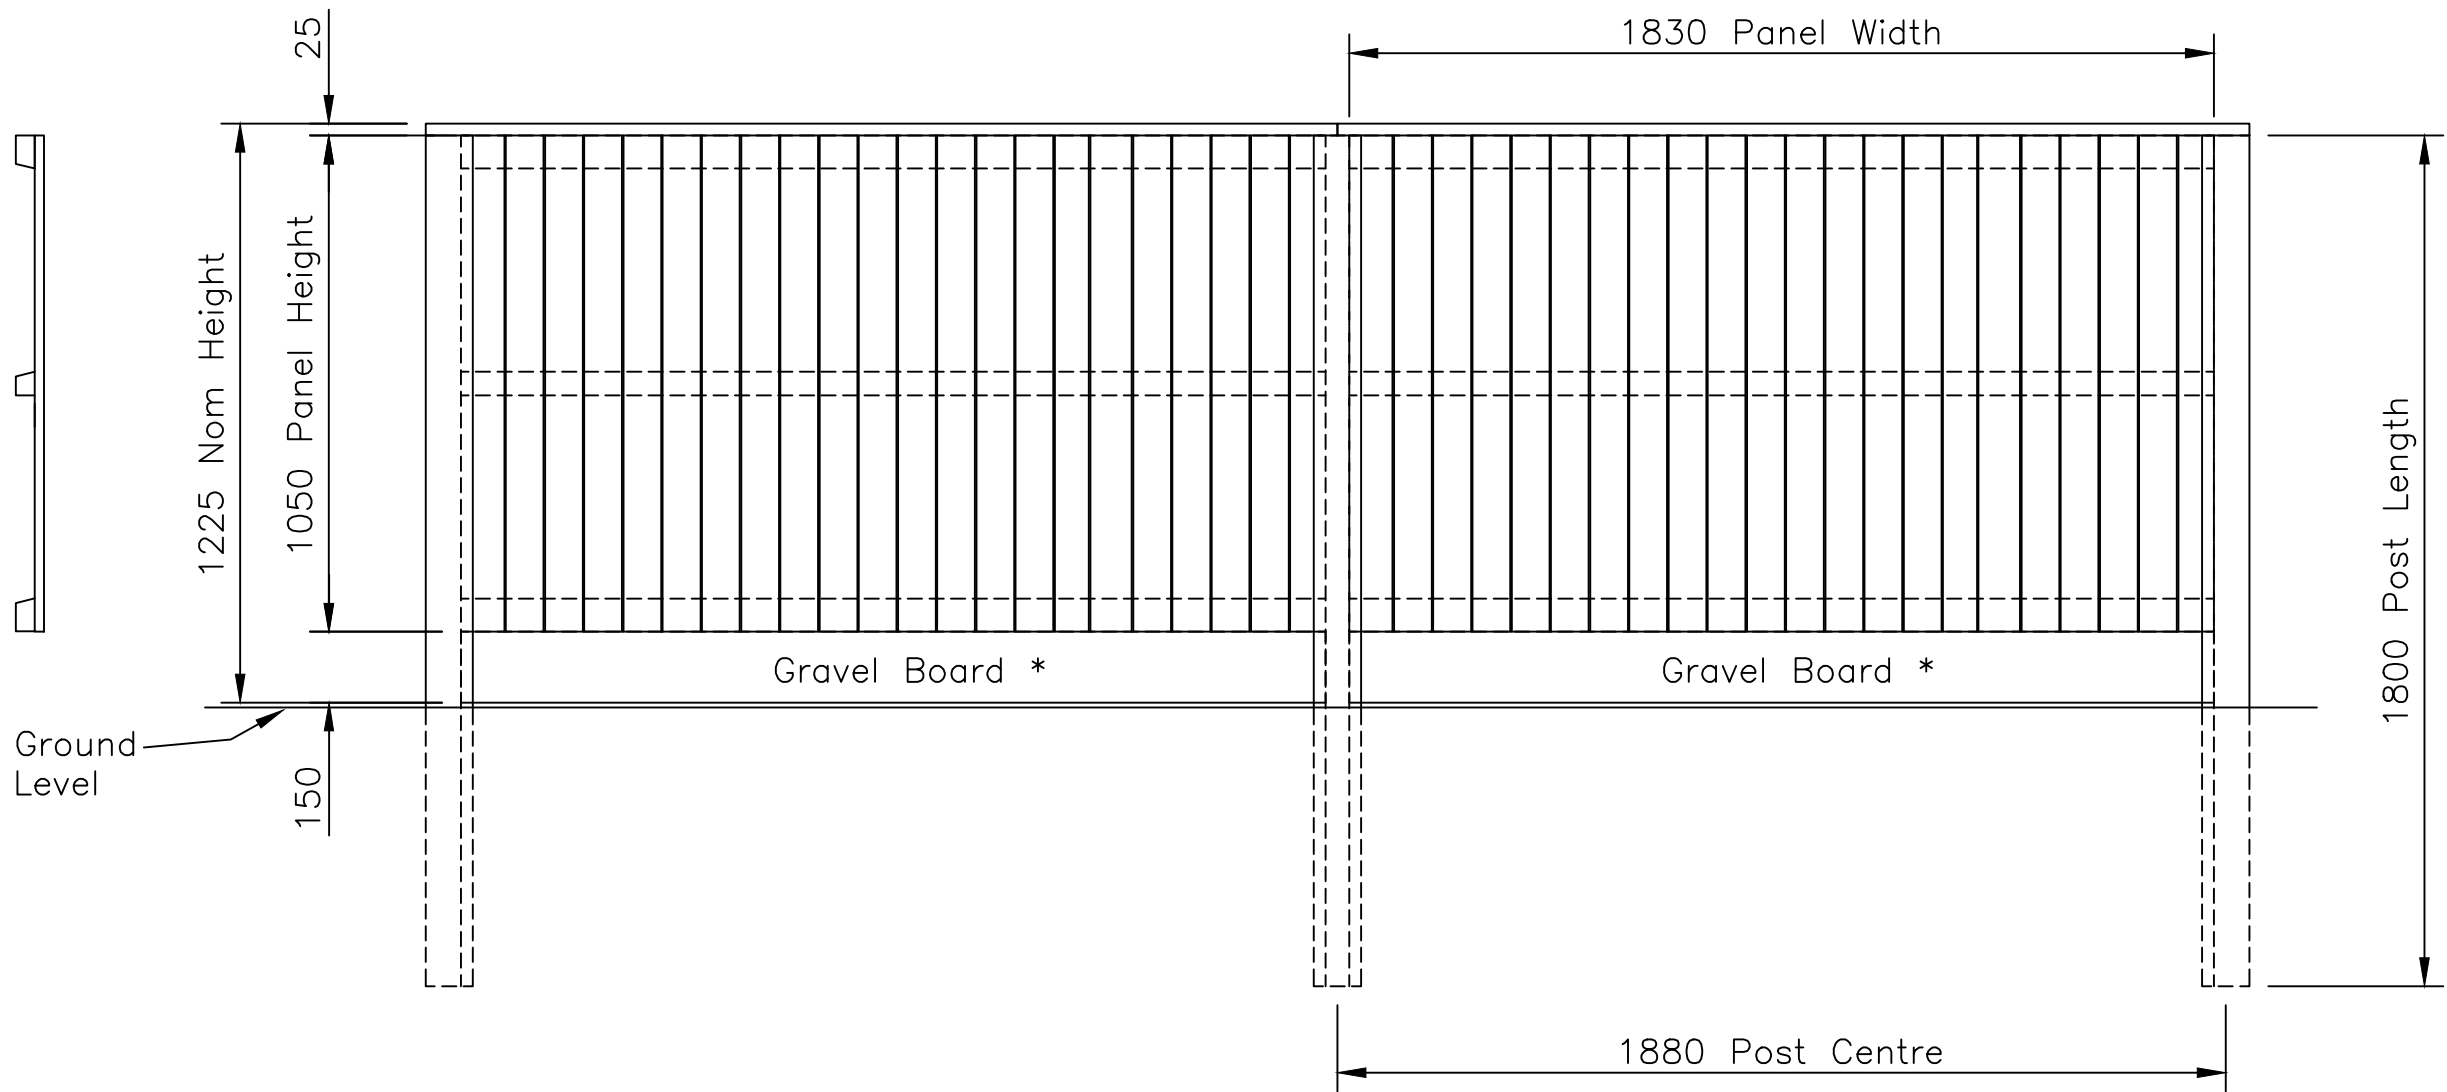

DO NOT SCALE – IF IN DOUBT ASK

\* TO MEET THE CONDITIONS OF THE 25-YEAR JAKCURE GUARANTEE, GRAVEL BOARDS ARE REQUIRED WHERE PANELS ARE IN CONTACT WITH THE GROUND

Featherboard Fencing with Slotted Posts

Side view.  
Post omitted  
for clarity

① 12/03/18  
② 21/09/06

Guarantee note added  
ORIGINAL ISSUE

Drawn Di Day

Date 21/09/06

Checked

Size A3 Scale 1:16  
U.O.S

TITLE Featherboard Panels 1050mm High  
Sales Drawing

CUSTOMER