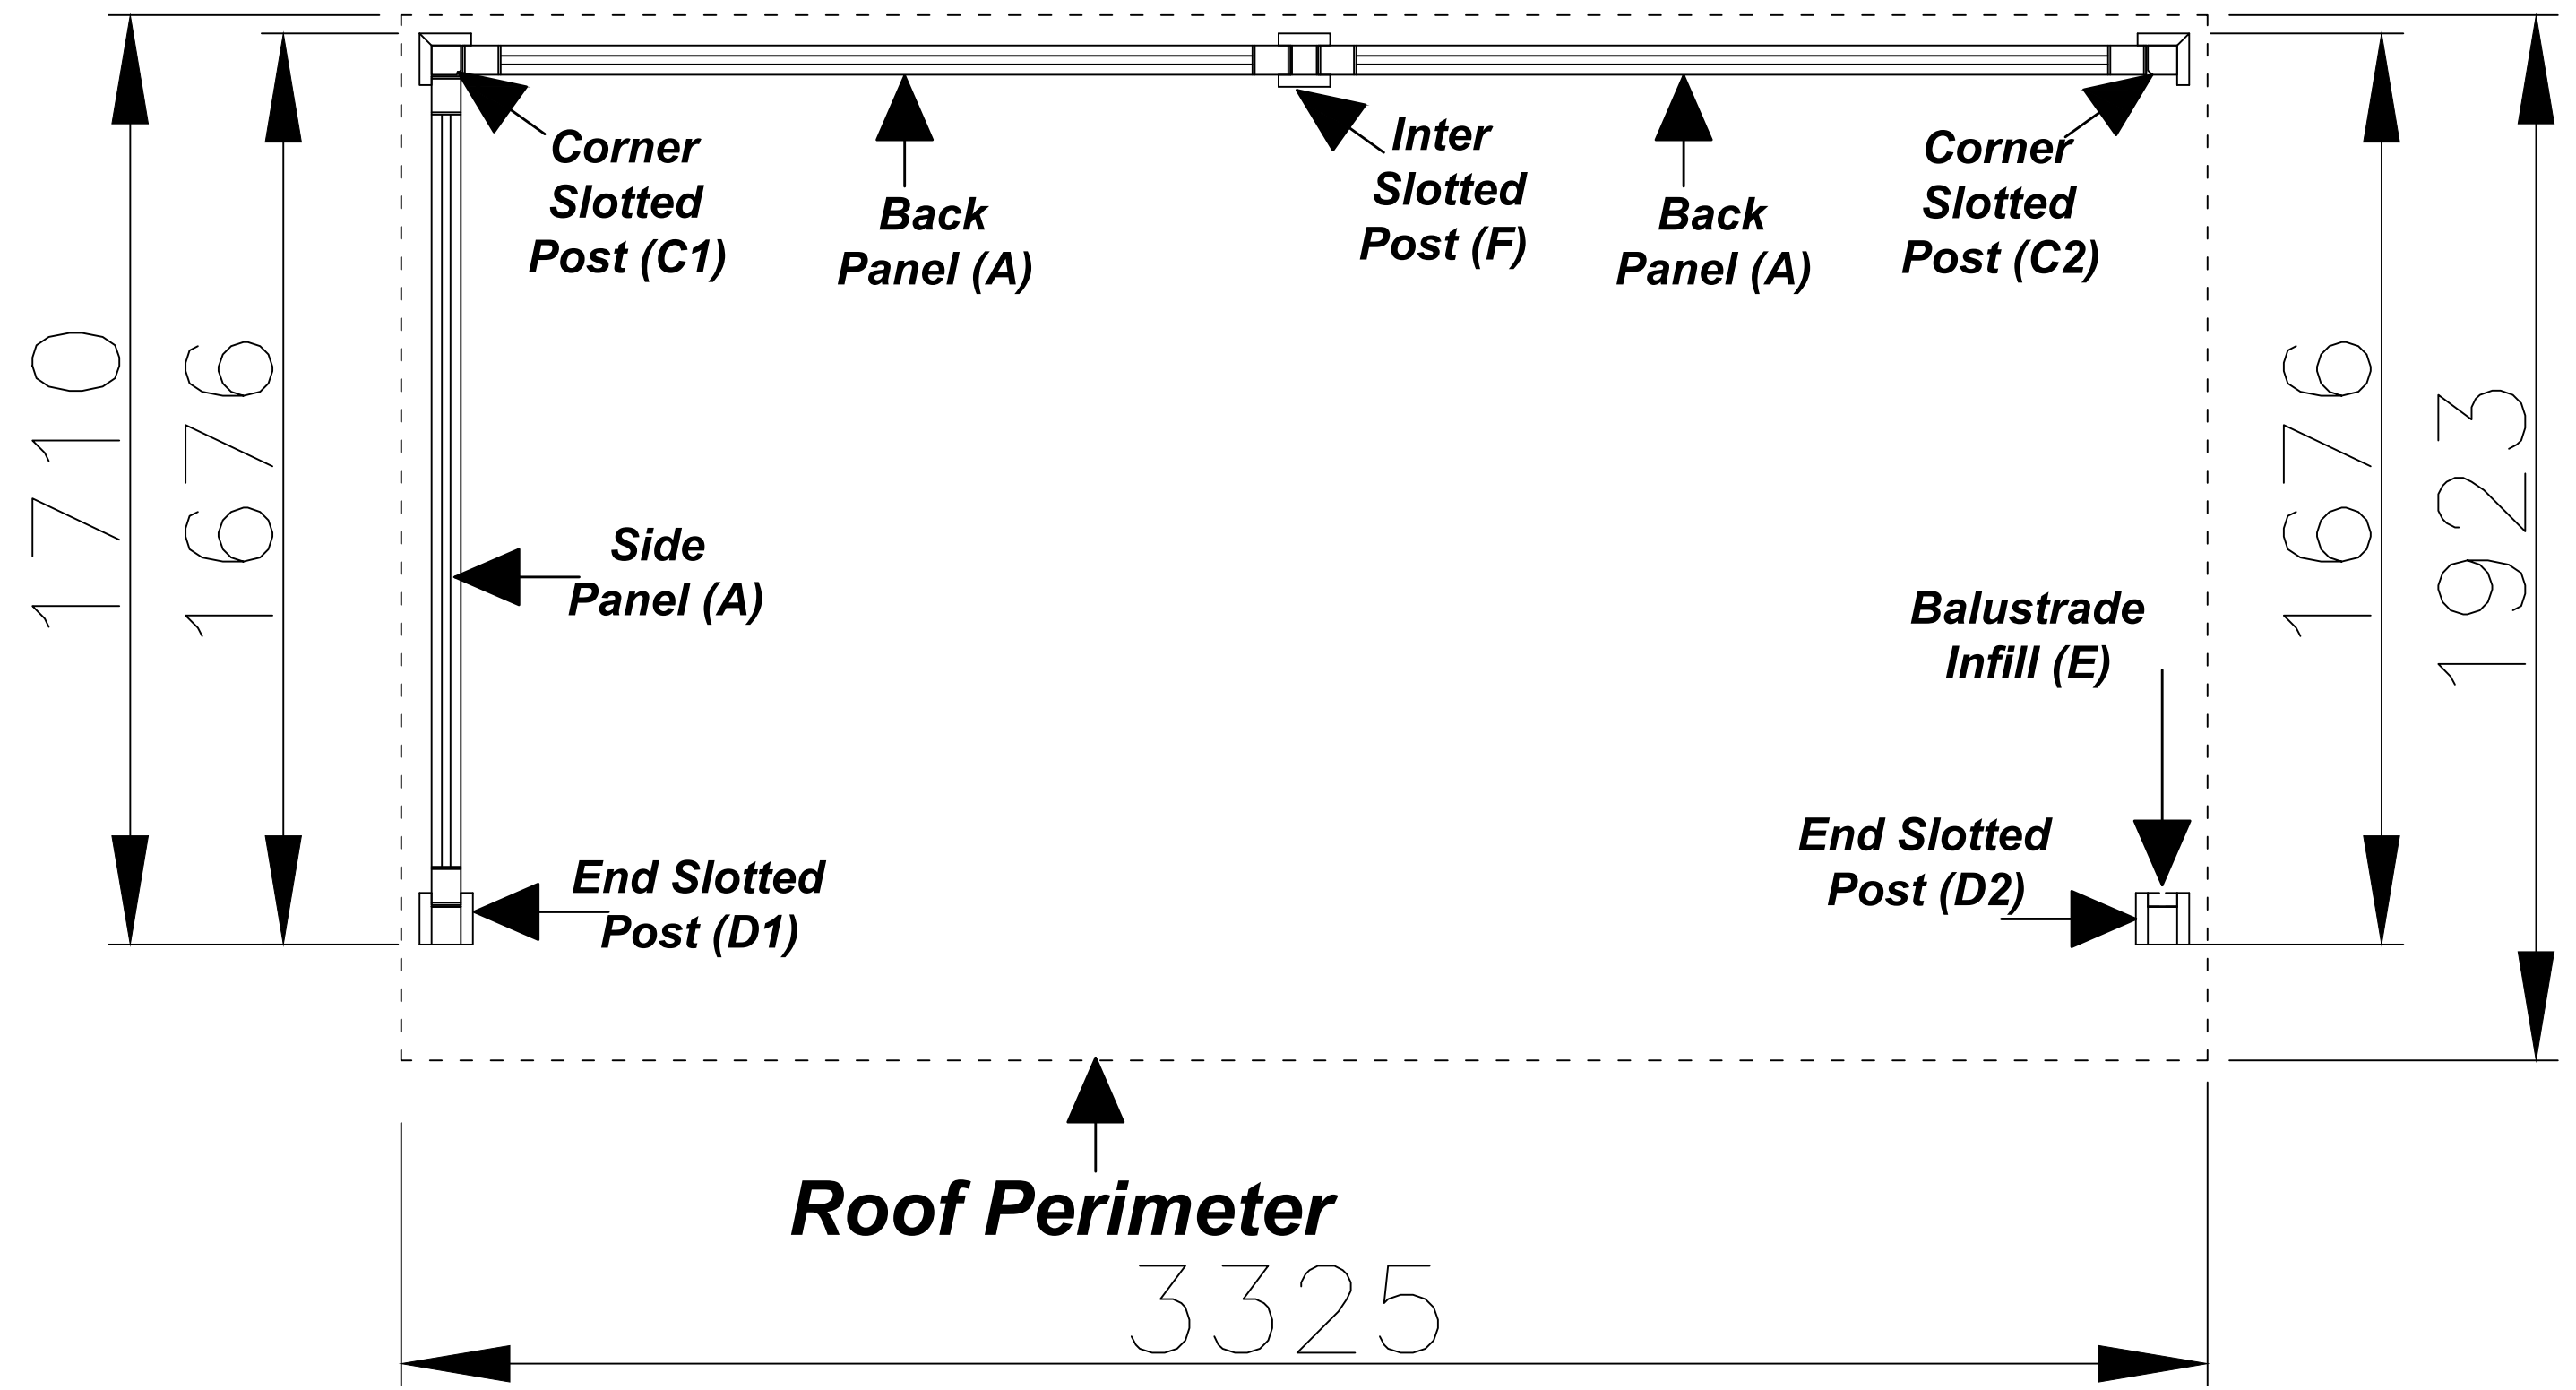

FLOOR PLAN VIEW

(Posts, Back & Side Panels Positions shown)

DO NOT SCALE - IF IN DOUBT ASK

Jacksons Fencing

Stowting Common, Near Ashford,
Kent. TN25 6BN
Telephone: 01233 750393
Fax: 01233 750403
www.jacksons-fencing.co.uk
www.jacksons-security.co.uk

TITLE	STD RETREAT FLOOR PLAN	
CUSTOMER	ACK No.	
Drawing No.	J7/02215B	