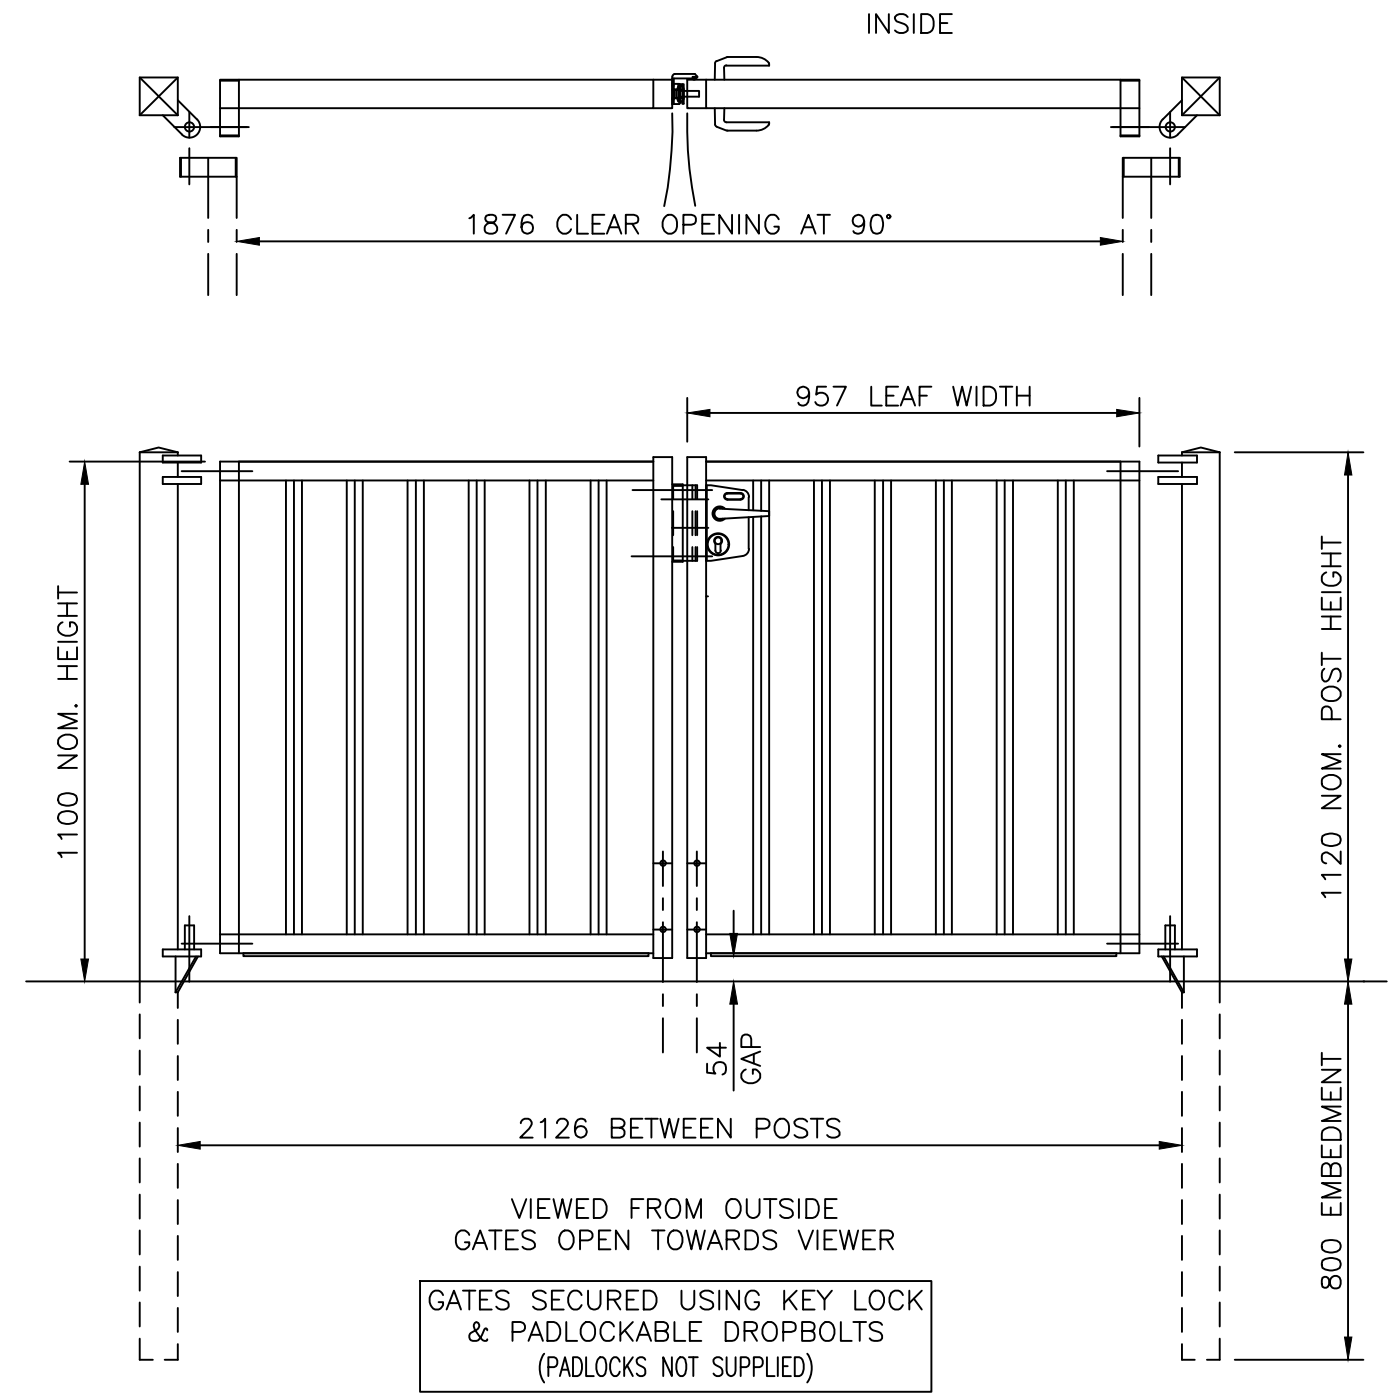

MULTI-COLOUR PLAYTIME METAL DOUBLE GATE  
SLIDE LATCH

MULTI-COLOUR PLAYTIME METAL DOUBLE GATE  
KEY LOCK

**NOTES.**  
ALL DIMENSIONS ARE IN mm (UNO)  
GAPS UNDER GATES & FENCING  
ARE NOMINAL DUE TO GROUND LEVELS.

**MATERIALS.**  
GATE POSTS: 80 x 80 SHS  
RAILS: 60 x 40 RHS  
STILES: 60 x 64 RHS  
PALES: 25 x 25 SHS

**FINISH.**  
GALVANISED TO BS EN ISO 1461  
POWDER COATED: MULTI-COLOUR  
(FRAME & POSTS: GREEN RAL 6005  
PALES: BLUE RAL 5010, YELLOW RAL 1018  
& RED RAL 3020)

Drawn	CP
Date	25/10/2010
Checked	CJ
Size	A3
Scale	1:16 U.O.S

TITLE	SALES DRAWING
	MULTI-COLOUR PLAYTIME METAL DOUBLE GATES
CUSTOMER	
ACK No.	
Drawing No.	J8/02055
	Sheet 4h

This Drawing Is The Property Of H.S. Jackson & Son (Fencing) Ltd, And May Not Be Copied Or Reproduced In Any Way Without Prior Written Permission.